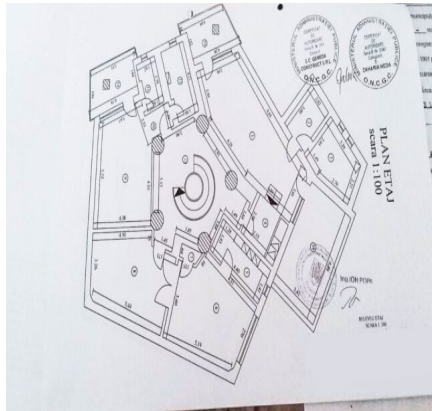

Imposing villa for sale, Jiului/ Chitila Road area - ESP06260RB