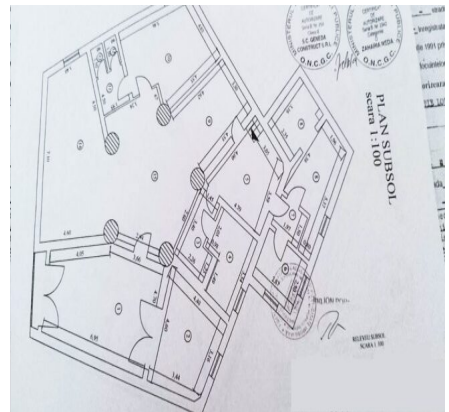

Imposing villa for sale, Jiului/ Chitila Road area - ESP06260RB

FOLLOW US ON SOCIAL MEDIA:

facebook

CONTACT DETAILS:

Agency +40 726 11 99
88 / Valuation +40 733
33 09 87
office@espaco.ro

HEADQUARTERS ADDRESS:

2nd Anton Pavlovici Cehov Str., 5th Floor,
Tanora Building, District 1, 014192,
Bucharest, Romania, EU