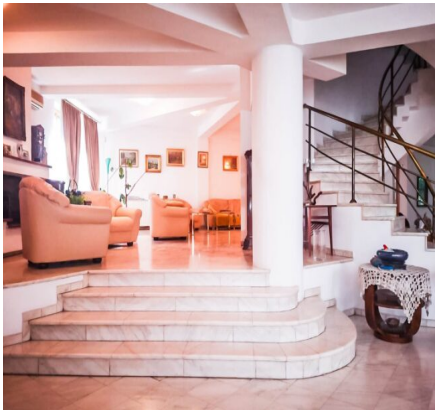

Imposing villa for sale, Jiului/ Chitila Road area - ESP06260RB

The offer belongs to the real estate company Espaco. Offer code ESP06260RB.
For more details, do not hesitate to contact us: 0752.289.033

Galerie

FOLLOW US ON SOCIAL MEDIA:

facebook

CONTACT DETAILS:

Agency +40 726 11 99
88 / Valuation +40 733
33 09 87
office@espaco.ro

HEADQUARTERS ADDRESS:

2nd Anton Pavlovici Cehov Str., 5th Floor,
Tanora Building, District 1, 014192,
Bucharest, Romania, EU