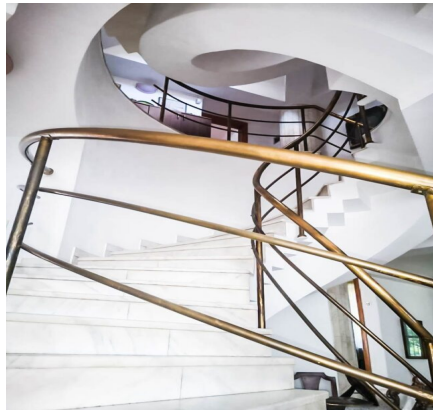

Imposing villa for sale, Jiului/ Chitila Road area - ESP06260RB

The offer belongs to the real estate company Espaco. Offer code ESP06260RB.
For more details, do not hesitate to contact us: 0752.289.033

Galerie

FOLLOW US ON SOCIAL MEDIA:

facebook

CONTACT DETAILS:

Agency +40 726 11 99
88 / Valuation +40 733
33 09 87
office@espaco.ro

HEADQUARTERS ADDRESS:

2nd Anton Pavlovici Cehov Str., 5th Floor,
Tanora Building, District 1, 014192,
Bucharest, Romania, EU